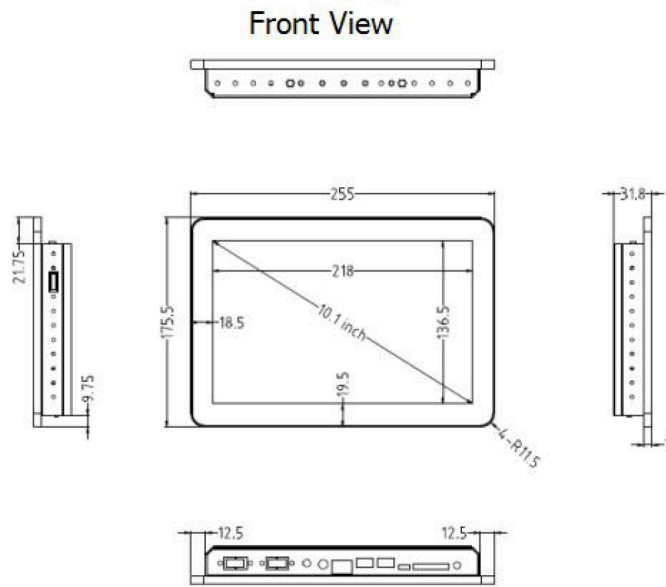

Insight Touch

Mechanical Drawing: