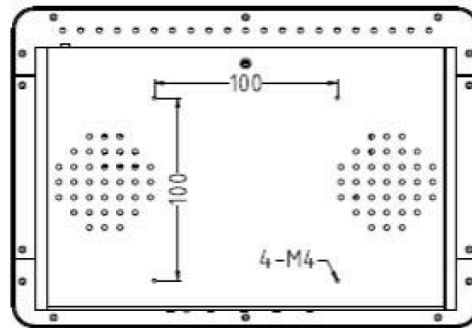

Back View

Insight Touch Technology
Tel: +1 408 982 6259
Sales@insight-touch.com

3777 Stevens Creek Blvd, Ste 447
Santa Clara, CA 95051
www.insight-touch.com